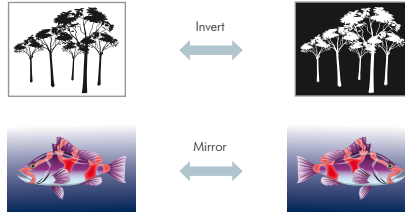

Invert / Mirror

Invert: Reverse the brightness and the colors in the image.

Mirror: Reverse the right and left side of your image.