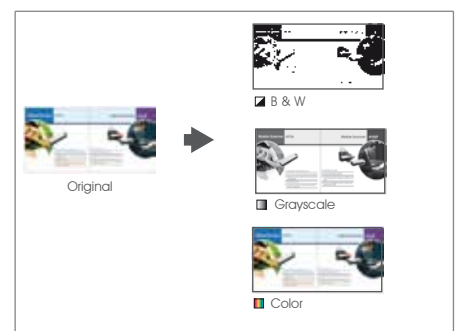

#### What we have bundled

The Avison FB1000N scanner comes with TWAIN,WIA driver and is also bundled with full version of exclusive Nuance PaperPort SE14.

### Advanced TWAIN Driver

Avison's easy-to-use TWAIN driver provides various useful features such as auto color detection, color matching, to enhance your image quality and improve your productivity.

#### Multi-stream

Scan one image and show 2~3 images in different image modes in one time.