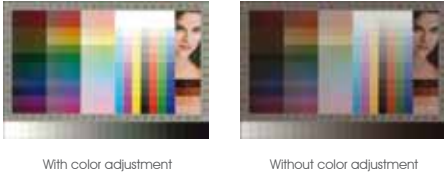

Avision | FB1000N Flatbed Scanner

Color Matching

Use the default parameters (ICC profile) to get the accurate colors of your pictures.