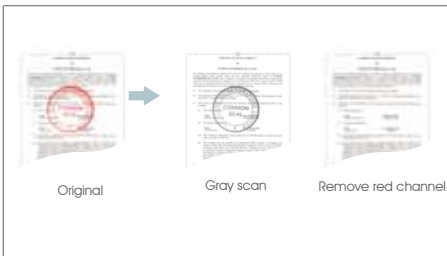

Color Drop Out

Not only R/G/B 3 channel color drop out, but any specific color can be selected as a color filter.