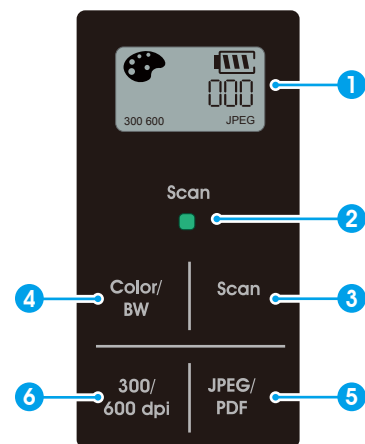

# MiCube Mobile Scanner

## Personal Document Scanner

- Built-in 128MB** Memory
- Battery** Powered (Li-Ion)
- Speed 8ppm** (300dpi / Color)
- Support 32GB** SD Card
- PDF JPG** Color / B&W
- Include** MicroSD Card
- Max. 600** dpi
- Support 8.5"X14"** Paper Size
- Long page 36"** (300 dpi)
- Include OCR** Software

## Avision MiCube Product Specifications

Technology:	CIS (contact image sensor)
Memory card:	Support SD card
Built-in memory:	128MB
Interface:	USB 2.0 / 1.1
Scan resolution:	600/300 dpi
File format:	JPG : Color/BW      PDF : Color/BW
Battery:	Li-ion battery (AP-120, 3.7V, 1700mA)
Battery life:	200 pages A4
Auto power off:	3 Minutes
Max. scan area:	8.5" X 14" ( 216 x 356 mm )
Long Page Mode:	36 inch (300 dpi)
ADF capacity:	8 pages
Speed (A4):	8PPM
Dimension:	295 mm x 81 mm x 41 mm (11.6 in x 3.2 in x 1.6 in )
Weight:	800 g ( 1.8 lbs)

### control panel indication

1	Message LCM	Show image message
2	Ready LED	Show ready status or scan in progress
3	Scan	Press "Scan" to start a scan.
4	Color/BW	Press "Color/BW" to switch to Color or BW mode
5	JPEG/PDF	Press "JPEG/PDF" to switch to JPEG or PDF file
6	300/600 dpi	Press "300/600 dpi" to switch to 300 or 600 dpi.