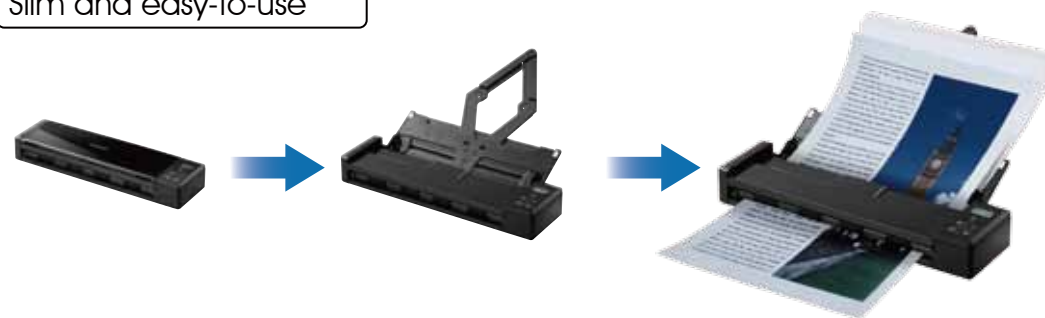

Slim and easy-to-use

Avision
www.avision.com

Avision Inc.

No. 20, Creation Rd. I
Hsinchu Science Park 30077, Taiwan,
R.O.C.

Tel: 886-3-5782388
Fax: 886-3-5777017
E-mail: sales@avision.com.tw